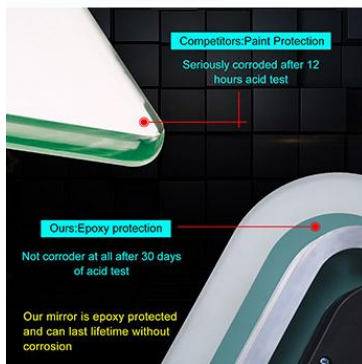

- ❖ High output SMD 2835 LEDs, Energy saving and long life of 30000 hours
- ❖ High Color Rendering Index (CRI>80), ideal for makeup application
- ❖ Built-in electronic LED driver CE / UL certificated
- ❖ IP44 waterproof
- ❖ Easy-hanging installation, and easy for maintenance
- ❖ CE RoHS certificated
- ❖ The size of **Water Drop Shape Backlit LED Bathroom Mirror** can be custom-made

Water Drop Shape Backlit LED Bathroom Mirror as you NEED:

Optional Functions:

- ❖ Dimming
- ❖ Anti-fogging sensor
- ❖ Explosion proof
- ❖ Three Color Temperature Changing
- ❖ Digital Clock, Temperature Display
- ❖ Bluetooth speakers--Enjoying Music when Bathing