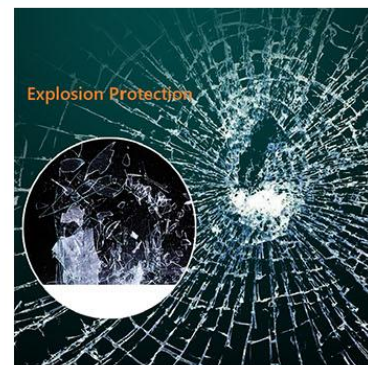

**1 Mirror, 3 colors(Optional)
Color Memory Function**

Change colors by smart touch button, memorize the color after staying in 30s.

6000K 4000K 3000K

3 Color lights adjustable

#Cold light
#Warm light
#Natural light